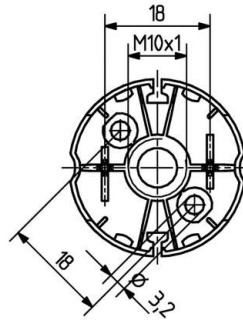

 Create pdf

Lampholders for mains voltage halogen lamps

25.919.-301

Accessories G9

colour	pkg.	wt.	part no.
natural colour	500	4 g	25.919.-301.51

Insulating cap
Thread M10 x 1
Screw fixing
Material: LCP

- Screw fixing: for cheese head screws