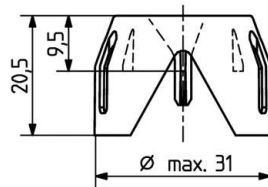

 Create pdf

Lampholders for mains voltage halogen lamps

25.919.-301

Accessories G9

colour	pkg.	wt.	part no.
natural colour	500	4 g	25.919.-301.51

Insulating cap
Thread M10 x 1
Screw fixing
Material: LCP

- Screw fixing: for cheese head screws